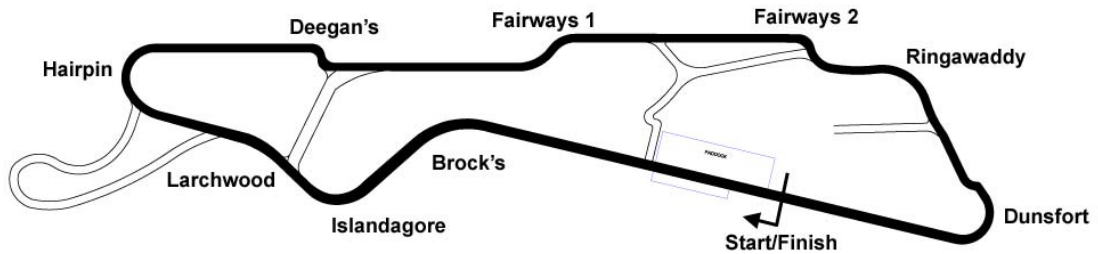

at **Bishops court**
Sunday 21st August April 2016

promoted by
Bishops court Racing Circuit
www.bishops court.org

C R MORROW LTD
NORMAN BROWN MEMORIAL TROPHY

YOUNG RIDER OF THE YEAR AWARD SUPPORTED BY

Bishopscourt National Circuit 1.824 miles

MCUI (Ulster Centre) Timing @ www.elaps-timing.com

**Ride on
Delta
Seven**